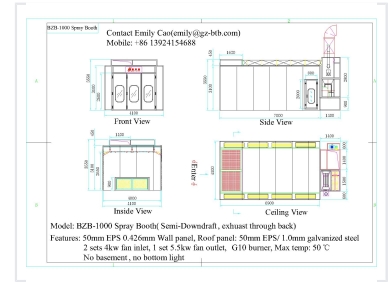

Semi-Downdraft Spray Booth

This semi-downdraft spray booth provides a controlled environment for painting applications. It features a ventilation system to remove overspray and contaminants.

ADDITIONAL IMAGES