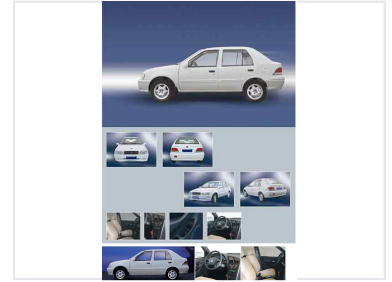

# Sedan Car

The sedan car is showcased from multiple angles, highlighting its design and features. Interior elements such as the dashboard and seating are also displayed.

### Elegant Sedan Performance

This white sedan offers a sophisticated blend of modern design and functional interior comfort. Engineered for reliability and style, it features a comprehensive suite of interior amenities and a sleek exterior profile. Ideal for professional use, this vehicle combines aesthetic appeal with practical driving features.

### Vehicle Highlights

White Exterior • Modern Dashboard • Ergonomic Seating • Multi-Angle Design

### Interior Features

- Integrated Dashboard
- Ergonomic Steering Wheel
- Comfort-Focused Seating