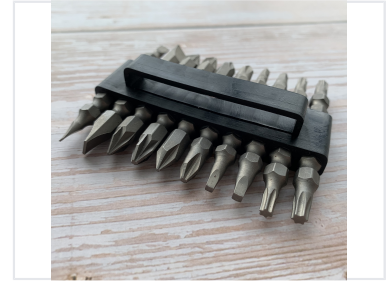

Screwdriver Bit Set with Organizer

This set includes assorted screwdriver bits with flathead, Phillips, and Torx heads. The hardened steel bits are designed for use with power drills or screwdrivers and come in a black plastic organizer.

ADDITIONAL IMAGES

Product Overview

Professional Bit Set Solution

This comprehensive screwdriver bit set is designed for versatility and durability in professional environments. Featuring a wide range of bit types including flathead, Phillips, and Torx, this collection is engineered for use with power drills and manual screwdrivers. The included black plastic organizer ensures that all components remain neatly arranged, easily accessible, and protected during storage or transport.

Technical Specifications

Material	Hardened Steel
Bit Types Included	Flathead, Phillips, Torx
Storage	Black plastic organizer case

Compatibility

Compatible Tools

- Power Drill
- Manual Screwdriver