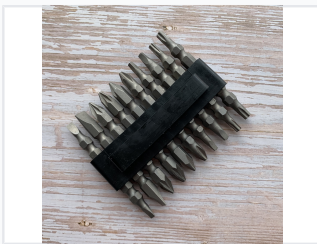

Screwdriver Bit Set with Organizer

This set includes assorted screwdriver bits with flathead, Phillips, and Torx heads. The hardened steel bits are designed for use with power drills or screwdrivers and come in a black plastic organizer.

ADDITIONAL IMAGES

Product Overview

Professional Bit Set Solution

This comprehensive screwdriver bit set is designed for versatility and durability in professional environments. Featuring a wide range of bit types including flathead, Phillips, and Torx, this collection is engineered for use with power drills and manual screwdrivers. The included black plastic organizer ensures that all components remain neatly arranged, easily accessible, and protected during storage or transport.

Technical Specifications

Material	Hardened Steel
Bit Types Included	Flathead, Phillips, Torx
Storage	Black plastic organizer case

Compatibility

Compatible Tools

- Power Drill
- Manual Screwdriver