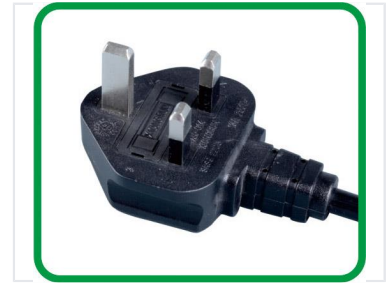

Saudi Arabia SASO Power Cord

This power cord is suitable for electric appliances requiring a SASO standard connection. It features a three-pin plug, ensuring a secure and stable power supply.

Product Overview

Professional Saudi Arabia Power Cord

This three-pin power cord is specifically engineered to meet the electrical standards required for the Saudi Arabian market. Designed with safety and reliability in mind, it adheres to the SASO 443/ 2203 standard for 250V applications. It provides a secure and stable power connection suitable for a wide range of kitchen appliances and professional equipment.