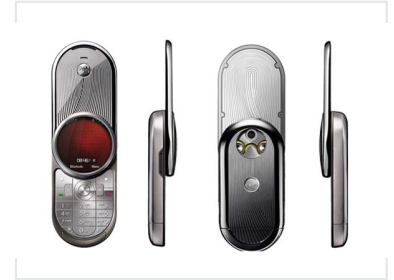

# Rotating Design Feature Phone

This mobile phone features a unique rotating design and a circular display. It has a built-in camera, multimedia playback, and standard connectivity options.

### Innovative Rotating Design

This feature phone combines a distinctive rotating design with a classic, reliable user interface. It is engineered for users who value a blend of modern aesthetics and functional simplicity, featuring a circular display for quick notifications and a tactile keypad. Built with premium materials, this device offers a sleek, professional mobile experience suitable for essential communication needs.