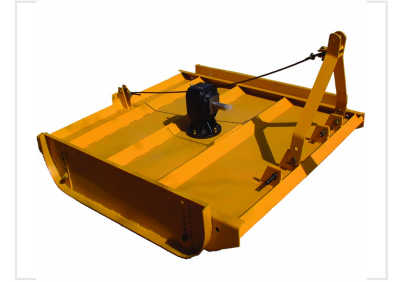

Rotary Mower for Pasture Maintenance

This rotary mower is suitable for cleaning and slashing in bush and grassland, as well as improving uneven ranch conditions. The machine is designed to be durable, easy to operate and maintain, and adjustable in cutting height, offering excellent working performance.

ADDITIONAL IMAGES

Product Overview

Versatile Pasture Maintenance Solution

The 9G series rotary mower is a robust agricultural implement specifically designed for cleaning and slashing in bush, grassland, and uneven ranch environments. Its scientific design ensures durability and high performance while remaining easy to operate and maintain for professional farmers. With adjustable cutting heights and a PTO-driven mechanism, it provides a clean and even cut across various terrains, making it an ideal choice for large-scale vegetation management.

Key Performance Metrics

Performance Highlights

3 Point

Linkage Type

540 RPM

PTO Driven

Technical Specifications

Standard three-point hitch allows for easy attachment to a wide range of agricultural tractors.

Construction Features

- Heavy-duty steel deck construction
- Reinforced ribs for added frame strength
- Protective chain curtain to prevent debris scattering
- High-speed rotating blades for clean regrowth
- Yellow powder-coat finish for corrosion resistance
- Shielded driveline components for operator safety