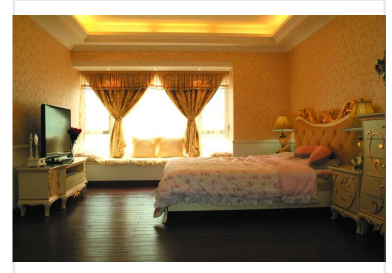

Rosewood Effect Decorative Flooring

Rosewood effect wood flooring provides a decorative surface for interior spaces. It enhances the aesthetic of rooms with its warm color tones and elegant appearance.

Product Overview

Elegant Rosewood Aesthetic

This decorative flooring captures the timeless beauty of hand-scraped rosewood, bringing a sense of luxury and warmth to any interior space. Designed with rich, dark tones, it creates a sophisticated foundation suitable for high-end residential or commercial settings. The finish emphasizes depth and elegance, making it an ideal choice for those seeking a classic, cozy atmosphere.

Design & Aesthetics

Wood Effect	Hand-scraped Rosewood
Color Tone	Dark
Style	Classic, Luxurious, Decorative