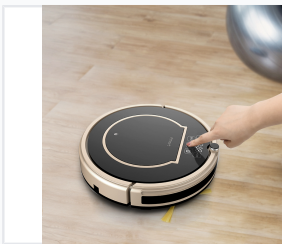

ADDITIONAL IMAGES