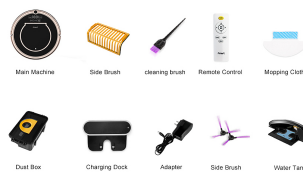

Package Contents

Packing List

Included Components

Component

Main Machine

Side Brushes

Cleaning Brush

Remote Control

Mopping Cloth

Dust Box

Charging Dock

Water Tank