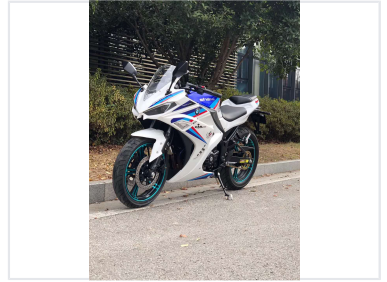

# Road Racing Bicycle

This road racing bicycle is designed for optimal speed and agility on paved surfaces. It features a lightweight frame and aerodynamic profile for competitive cycling.

### High-Performance Racing Bicycle

This racing bicycle is engineered for enthusiasts seeking an optimal balance of speed, handling, and sporty aesthetics. Featuring a sleek, aerodynamic profile and performance-oriented design, it is built to excel on track days and spirited road rides. With racing-inspired graphics and high-performance components, this bike delivers both visual impact and reliable performance for competitive use.

### Key Features

Aerodynamic Fairing, Performance Tires, Racing Graphics

### Color Profile

- White base
- Blue detailing
- Blue rims