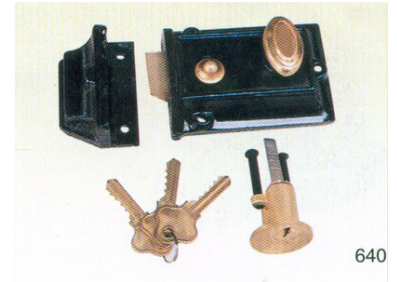

Rim Lock Set with Keys

This rim lock set provides a robust security solution for doors. It includes a black-finished lock body, strike plate, three keys, and a brass-colored cylinder.

Overview

Classic Rim Lock Security

This rim lock set provides a robust and reliable security solution for doors requiring a traditional locking mechanism. The set features a durable black-finished lock body, a secure strike plate, and a brass-colored cylinder for added aesthetic contrast and functionality. Designed for ease of use and installation, it includes three standard pin tumbler keys, making it an ideal choice for residential or light commercial door security upgrades.

Technical Details

Included Components

- Lock body (black finish)
- Strike plate
- Brass-colored cylinder
- 3x Pin tumbler keys

Security Features

Rim Lock Mechanism, Pin Tumbler System, Surface Mounted

Model Identifier