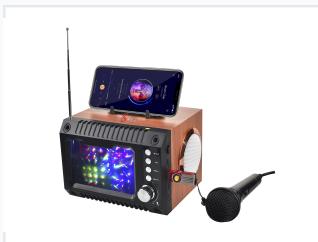

Retro-Style Wireless Speaker with Microphone Input

This wireless speaker combines retro aesthetics with modern functionality, offering Bluetooth, USB, TF card, and FM radio playback. The built-in microphone input enables karaoke and public address applications.

ADDITIONAL IMAGES

Product Overview

Retro-Style Audio Solution

This retro-style wireless speaker blends classic aesthetics with modern connectivity, making it an ideal choice for both entertainment and public address applications. Equipped with a versatile microphone input, it supports karaoke and PA functions alongside standard audio playback from USB, TF cards, and FM radio. Designed for portability and visual impact, the unit features a built-in mobile holder, dynamic LED display, and an external removable battery box for extended use.

Features

Supported Functions	USB, TF Card, FM Radio, Microphone Input, Mobile Holder, LED Display, Antenna
---------------------	---

Design

Available Colors

Black • Red • Brown

Logistics

Packaging Specifications