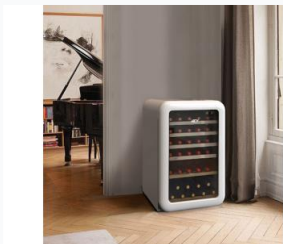

Retro Style Compact Refrigerator

This compact refrigerator features a retro design with a vibrant red finish and chrome accents. Designed for small spaces, it combines vintage aesthetics with modern cooling technology.

ADDITIONAL IMAGES

Product Overview

Vintage Design Meets Modern Cooling

This retro-style compact refrigerator offers a perfect blend of vintage aesthetic and functional storage, making it an ideal choice for offices, dorms, or entertainment areas. Featuring durable construction with a pre-coated metal exterior, this unit provides reliable static cooling in a stylish package. Its flexible design includes adjustable feet and customizable interior configurations to suit your specific storage needs.

Design & Construction

Materials

- Plastic interior cabinet
- Pre-coated metal exterior

Door Configuration	Solid Door, Glass Door
--------------------	------------------------

Available Colors	Black, White, Coke Red
------------------	------------------------