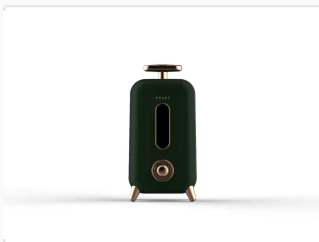

# Retro Style Air Humidifier

This humidifier improves air quality by adding moisture to the environment. It features a retro-inspired design with elegant metal accents and a transparent water level window.

## ADDITIONAL IMAGES