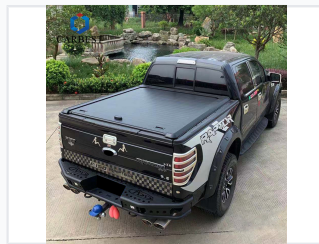

Retractable Truck Bed Tonneau Cover

This retractable tonneau cover enhances the security and protection of truck beds. Its retractable design allows easy access while providing a secure barrier against weather and theft.

ADDITIONAL IMAGES

Product Overview

Multifunction Retractable Tonneau Cover

This multifunction retractable tonneau cover is engineered to provide superior protection and security for your truck bed. Its durable construction offers a sleek, low-profile design that enhances the appearance of your vehicle while providing excellent weather resistance. The smooth retractable mechanism allows for easy opening and closing, ensuring quick, convenient access to your cargo while keeping it safe from the elements.