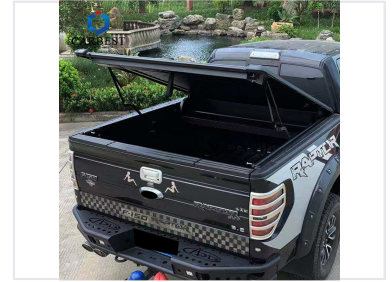

Retractable Truck Bed Tonneau Cover

This retractable tonneau cover enhances the security and protection of truck beds. Its retractable design allows easy access while providing a secure barrier against weather and theft.

ADDITIONAL IMAGES

Product Overview

Multifunction Retractable Tonneau Cover

This multifunction retractable tonneau cover is engineered to provide superior protection and security for your truck bed. Its durable construction offers a sleek, low-profile design that enhances the appearance of your vehicle while providing excellent weather resistance. The smooth retractable mechanism allows for easy opening and closing, ensuring quick, convenient access to your cargo while keeping it safe from the elements.

Key Features

Key Features

- Retractable and openable design
- Easy installation process
- Waterproof protection
- Low-profile aesthetic
- Enhanced security for cargo

Technical Specifications

Material	Aluminum
Warranty	1 Year
Packaging	Normal export cartons