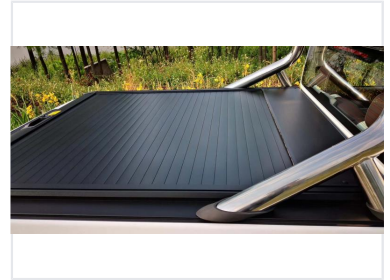

Retractable Truck Bed Tonneau Cover

This retractable tonneau cover is designed for pickup trucks, offering cargo security and weather protection. The cover features a durable, slatted design that allows for smooth retraction and extension.