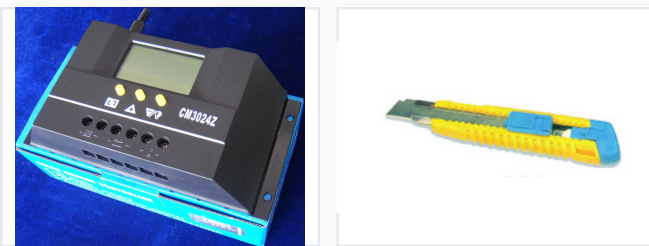

ADDITIONAL IMAGES

Product Overview

Professional Utility Cutter

This professional-grade utility knife is designed for stability and strength in demanding work environments. It features a robust construction that combines high-quality plastic and metal components for a comfortable yet durable grip. Equipped with a reliable safety lock system, it ensures secure handling during various cutting tasks in home, office, or workshop settings.

Design & Construction

Safety Features

- Safety lock system
- Textured grip

Construction Materials

Plastic, Metal

Blade Style

Retractable, segmented snap-off blade