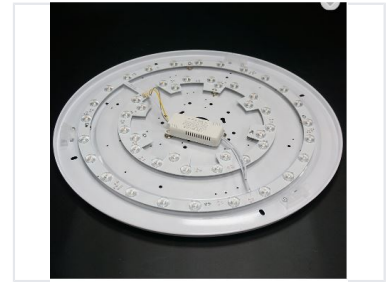

# Retractable Blade LED Ceiling Fan

This decorative ceiling fan features retractable blades that conceal when not in use. It includes an integrated LED lighting system for ambient illumination.

## ADDITIONAL IMAGES

### Modern Retractable Ceiling Fan

This 42-inch retractable ceiling fan combines efficient air circulation with integrated LED lighting, perfect for modern living spaces. The design features a pure copper DC motor for reliable performance and quiet operation. With retractable blades that hide when not in use, it offers a clean, minimalist aesthetic suitable for bedrooms, living rooms, or dining areas.

## Technical Specifications

Size	42 inch
Motor Power	30 W
Motor Type	Pure Copper DC Motor
Blade Count	3
Blade Material	ABS