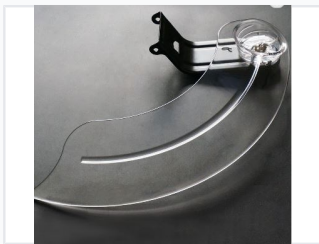

# Retractable Blade LED Ceiling Fan

This decorative ceiling fan features retractable blades that conceal when not in use. It includes an integrated LED lighting system for ambient illumination.

## ADDITIONAL IMAGES

### Modern Retractable Ceiling Fan

This 42-inch retractable ceiling fan combines efficient air circulation with integrated LED lighting, perfect for modern living spaces. The design features a pure copper DC motor for reliable performance and quiet operation. With retractable blades that hide when not in use, it offers a clean, minimalist aesthetic suitable for bedrooms, living rooms, or dining areas.

## Technical Specifications

Size	42 inch
Motor Power	30 W
Motor Type	Pure Copper DC Motor
Blade Count	3
Blade Material	ABS