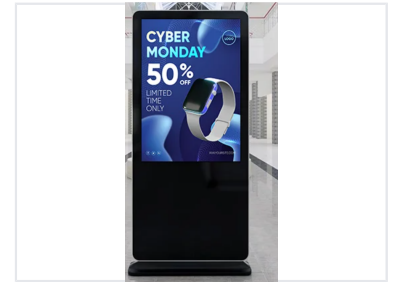

Retail Digital Signage Display

This digital signage display is designed for retail environments, offering a dynamic platform for advertising and information dissemination. The sleek, modern design features a high-resolution screen for vibrant visuals, ideal for showcasing promotions, product details, or brand messaging.

Overview

Retail Digital Signage Solution

This professional-grade digital signage display is engineered specifically for retail environments, providing a dynamic platform for advertising and customer engagement. Featuring a sleek, modern design with a robust black enclosure, it ensures high-resolution visual output for promotions and brand messaging. The freestanding unit is designed for versatility, supporting various media formats to help businesses easily update content and drive sales.

Design & Build

Form Factor	Freestanding
Enclosure Color	Black

Features

Supported Media

- Images
- Promotional Graphics
- Brand Messaging

Intended Application	Retail, Advertising, Information Dissemination, Promotional Display
Content Management	Yes