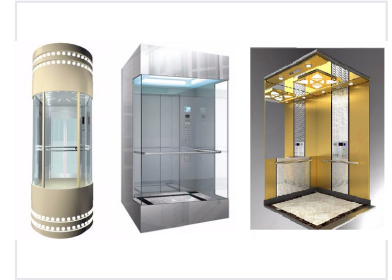

# Residential Elevator with Panoramic Glass Cabin

This residential elevator provides a seamless vertical transportation solution. Its transparent, cylindrical cabin offers panoramic views and a modern aesthetic.

## ADDITIONAL IMAGES

### Premium Residential Vertical Transportation

This residential lift offers a seamless and stylish vertical transportation solution designed for modern home applications. Featuring a transparent, cylindrical cabin design, it provides panoramic views while maintaining a sleek, modern aesthetic. Engineered with high-quality materials, the system ensures both durability and safety, incorporating advanced control systems for smooth and reliable operation.