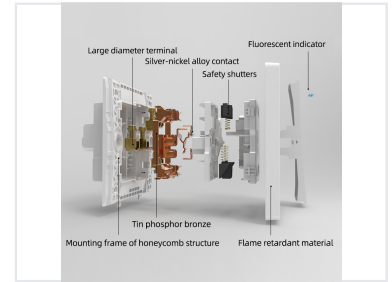

# Residential and Commercial Socket Outlet

This socket outlet is suitable for residential and commercial applications. It features multiple plug configurations and durable construction for reliable power connectivity.

## ADDITIONAL IMAGES