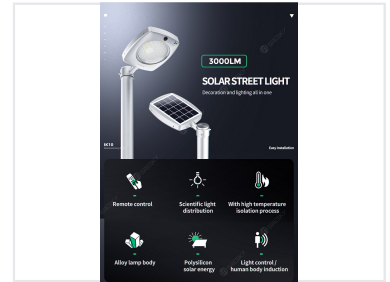

Remote Controlled Waterproof Solar Garden Light

This solar garden light features remote control operation and a durable aluminum alloy case. It combines warm and pure white LEDs to provide glare-free lighting.

ADDITIONAL IMAGES

Product Overview

Solar-Powered Outdoor Illumination

This high-performance solar garden light combines robust aluminum alloy construction with advanced lighting technology for reliable outdoor use. Designed for versatility, it features dual-tone warm and pure white LEDs with a wide-angle arm design to ensure glare-free, efficient illumination. With integrated remote control, users can easily manage lighting modes and timers, while the intelligent battery indicator provides clear status updates.

Technical Specifications

Lumen Output

3000 LM
Max Brightness

Durability Ratings

Waterproof, IK10 Rated, High-Temperature Isolation

Body Material

Aluminum Alloy

Performance & Technology