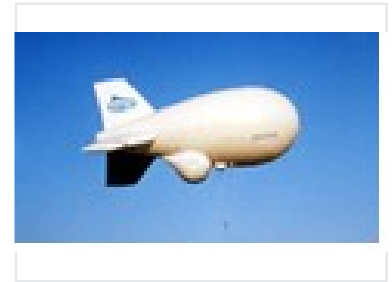

Remote Controlled Advertising Airship

This remote-controlled airship is designed for surveillance, advertising, and aerial photography. It features a durable envelope, an efficient propulsion system, and stable flight characteristics.

Product Overview

Professional Aerial Platform

This high-performance remote-controlled airship is engineered for versatile professional applications, including large-scale advertising, surveillance, and aerial photography. Featuring a durable, aerodynamically efficient envelope and a stable propulsion system, it ensures reliable operation in diverse environmental conditions. The advanced remote control system enables precise maneuvering, providing professionals with a reliable platform for extended flight missions.