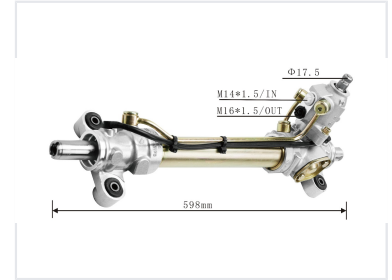

Remanufactured Power Steering Rack for VW T3

This remanufactured power steering rack is designed for Volkswagen T3 models. It features precision-engineered components to ensure reliable steering performance.

ADDITIONAL IMAGES

Product Overview

Professional Steering Solution

This remanufactured power steering rack is expertly engineered to restore precise control and reliable handling for your VW T3 van. Each unit is built with high-quality components and precision engineering to meet or exceed OEM specifications for fit and performance. Designed for easy installation, this component features integrated hydraulic lines and a durable finish for long-term corrosion resistance.

Technical Specifications

Physical Dimensions

598 mm
Overall Length

17.5 mm
Shaft Diameter

Port Connections

Connection Type	Specification
Input Port	M14*1.5
Output Port	M16*1.5

Compatibility & Logistics

Ordering Options