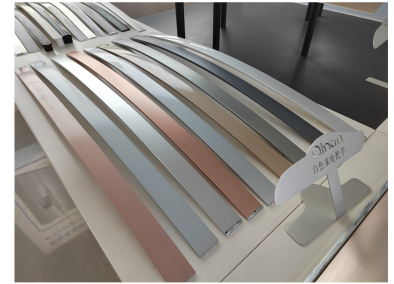

# Refrigerator Door Handle

These refrigerator door handles are designed for household appliances. They feature a sleek, rectangular profile and are constructed from durable materials.

### Premium Refrigerator Door Handle

This modern refrigerator door handle is designed to enhance the aesthetic appeal of household electrical appliances. Featuring a sleek, rectangular profile, it offers both a comfortable grip and a durable construction for long-lasting use. Available in a variety of metallic finishes, it is an ideal replacement or upgrade for various refrigeration units.

## Design & Aesthetics

|                    |                              |
|--------------------|------------------------------|
| Available Finishes | Silver, Gray, Bronze, Copper |
| Profile Shape      | Rectangular                  |