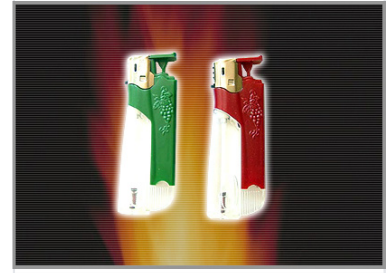

Refillable Butane Torch Lighter with Grape Design

This is a refillable butane torch lighter. It features a transparent body and a grape design.

Product Overview

Refillable Butane Torch Lighter

This refillable butane torch lighter combines functionality with a distinct aesthetic, featuring a vibrant grape-themed design. The transparent body allows for easy fuel level monitoring, while the metallic top ensures durability during regular use. Ideal for both practical applications and as a novelty gift item, this lighter offers a reliable flame in a compact form factor.

Design and Aesthetics

Design Theme	Grape Design
Color Palette	Green, Red

Physical Features

Body Construction	Transparent
Top Material	Metallic

Functionality

Refillable	Yes
Item Reference	534