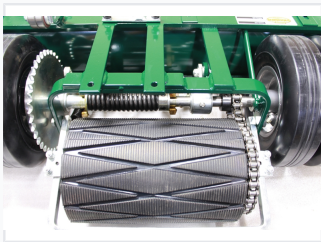

# Reel Mower for Fine Turf

This reel mower is designed for precision cutting of fine turf. It features a multi-blade reel, adjustable cutting height, and a collection basket.

## ADDITIONAL IMAGES

### Precision Reel Mower for Fine Turf

This reel mower is engineered for professional-grade turf maintenance, utilizing a high-strength constructional steel chassis for long-term durability. It features a versatile cutting system with adjustable width and height settings to accommodate various fine turf requirements. Designed for efficiency, the unit includes a self-propelled drive system and a convenient front grass collector for clean, professional results.