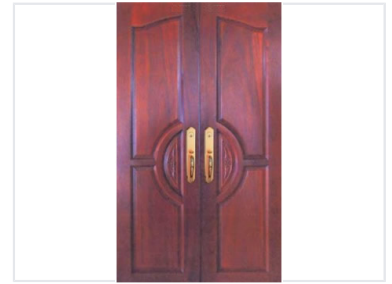

Reddish-Brown Wooden Double Doors with Decorative Patterns

These are wooden double doors with a reddish-brown finish and decorative circular and rectangular patterns. Each door features a golden handle and a matching lock mechanism.

Product Overview

Exquisite Craftsmanship

These double doors feature a sophisticated reddish-brown finish that adds warmth and character to any entrance. Adorned with intricate circular and rectangular decorative patterns, they perfectly balance traditional artistry with modern design sensibilities. Equipped with premium golden hardware, these doors serve as a functional and elegant focal point for professional interior or exterior architectural projects.

Physical Characteristics

Finish	Rich reddish-brown
Configuration	Double door

Hardware & Features

Included Hardware	Golden handle, Matching lock mechanism
-------------------	--

Design Style

Design Elements