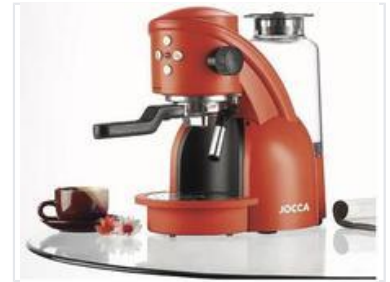

# Red Compact Espresso Machine

This compact espresso machine is designed for home use. It features a water reservoir, control buttons, and a portafilter for brewing espresso.

### Compact Espresso Solution

This compact espresso machine is designed to bring professional brewing capabilities into a smaller footprint. With its vibrant red finish, it serves as a stylish addition to any kitchen or office breakroom. The unit features a dedicated water reservoir, intuitive control buttons, and a standard portafilter system to ensure consistent espresso extraction for your favorite coffee beverages.

## Technical Specifications

Finish Color

Red

Design Style

Compact

Primary Use Case

Home Use, Small Office