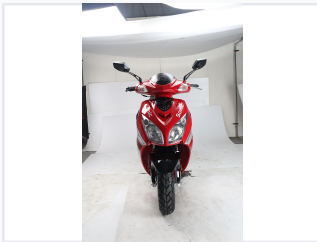

Red and Black Urban Commuter Scooter

This scooter is a stylish and efficient mode of transportation designed for urban commuting and leisure rides. It boasts responsive handling, a comfortable seat, and modern lighting for enhanced visibility and safety.

ADDITIONAL IMAGES

Overview

Urban Commuter Scooter

This stylish and efficient urban commuter scooter is designed for reliability and ease of use in city environments. Featuring a vibrant red and black color scheme, it offers a practical transportation solution with a comfortable seat and robust chassis for stability. Equipped with modern lighting for enhanced visibility, it is an ideal choice for daily commuting and short trips.