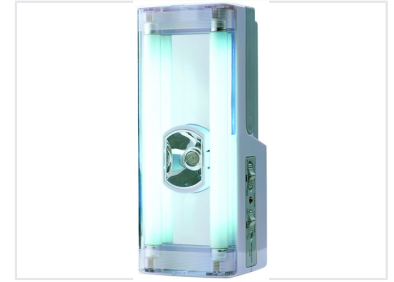

Rechargeable Twin Tube Emergency Lantern

This rechargeable lantern features twin 6W fluorescent tubes. It can be wall-mounted and automatically illuminates during power outages.

Product Overview

Reliable Emergency Lighting

This rechargeable twin-tube emergency lantern is designed to provide dependable illumination during power outages. Featuring dual 6W fluorescent tubes, it offers broad area coverage and wall-mount capability for convenient placement. The system is engineered to automatically switch on when a power failure is detected, ensuring safety and visibility in critical environments.

Technical Specifications

Total Power Output

12 W
Total Wattage

Light Source	Fluorescent Tube
Installation Type	Wall Mount

Logistics and Packaging

Container Loading Capacity

Container Type	Quantity (Units)	Quantity (Cartons)
20' GP	7300	730
40' HQ	16950	1695

Carton Dimensions	59 x 24.3 x 27.6 cm
-------------------	---------------------

Units Per Carton	10
------------------	----

Features

Emergency Features	Automatic Light-up, Power Failure Sensor, Rechargeable
--------------------	--