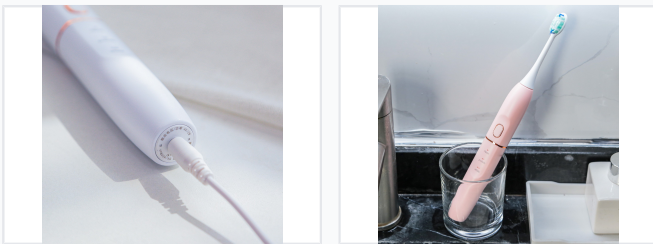

ADDITIONAL IMAGES

Overview

Professional Sonic Oral Care

This rechargeable sonic electric toothbrush is engineered to provide superior plaque removal and enhanced oral hygiene. Featuring three distinct cleaning modes—Clean, Polish, and White—it offers a versatile brushing experience tailored to individual needs. Its sleek, ergonomic design includes intuitive mode indicators and a convenient charging system for daily professional-grade maintenance.

Technical Specifications

Power Performance

4 V

Rated Voltage

2 W

Rated Power

400 mAh

Charging Current Capacity

Charging Voltage

5 V

Features

Cleaning Modes

- Clean
- Polish
- White

Compliance

Certifications

CE