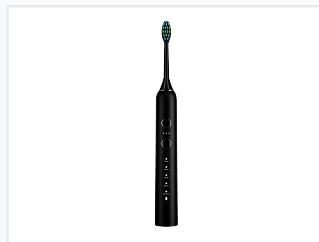

ADDITIONAL IMAGES

Product Overview

Advanced Sonic Cleaning Technology

This rechargeable sonic electric toothbrush is engineered for superior oral hygiene, delivering a high-frequency vibration of up to 40,000 strokes per minute. With five distinct cleaning modes and three intensity levels, it offers a customizable experience suitable for sensitive teeth and deep cleaning needs. The long-lasting battery provides up to 60 days of use on a single charge, making it an ideal choice for both home and travel.

Performance & Modes

Vibration Frequency

40000 Stroke/Min

Max Frequency

Timer Functions

- 2 minutes total timer
- 30 seconds interval reminder

Cleaning Modes

Clean, White, Polish, Milder, Sensitive

Technical Specifications

Waterproof Rating

IPX7

Battery Capacity

1200 mAh

Battery Runtime

60 days (based on 2 times/day)

Charging Method

Direct charging (Type-C port)