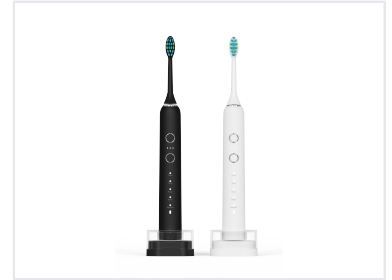

# Rechargeable Sonic Electric Toothbrush with Multiple Cleaning Modes

This rechargeable electric toothbrush utilizes high-frequency vibrations for effective cleaning. It offers multiple cleaning modes and provides a soft, comfortable brushing experience.

### Advanced Sonic Cleaning Technology

This rechargeable sonic electric toothbrush is engineered for superior oral hygiene, delivering a high-frequency vibration of up to 40,000 strokes per minute. With five distinct cleaning modes and three intensity levels, it offers a customizable experience suitable for sensitive teeth and deep cleaning needs. The long-lasting battery provides up to 60 days of use on a single charge, making it an ideal choice for both home and travel.