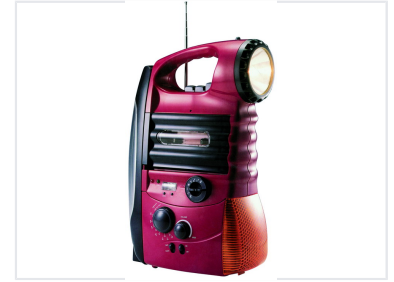

# Rechargeable Multifunction Lantern with AM/FM Radio and Cassette Player

This rechargeable multifunction lantern features dual fluorescent tubes and a built-in AM/FM radio with a cassette player. It also functions as a torch, blinker, and siren, and includes an electric clock.

### Versatile Emergency and Entertainment Unit

This rechargeable multifunction lantern serves as an essential companion for both emergency preparedness and portable entertainment. Combining a powerful 2x6W fluorescent light with a built-in AM/FM radio and cassette player, this unit ensures you stay informed and illuminated during power failures. Designed for reliability, it features an automatic light-up function that activates when power is lost, making it an indispensable tool for household or outdoor safety.

### Lighting Features

**12 W**

Total Fluorescent Output

### Core Functionalities

- AM/FM Radio
- Integrated Cassette Player
- Rotatable Torch
- Blinker Siren
- Electric Clock
- Automatic Light-up during power failure