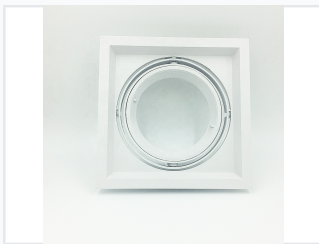

Recessed Square Grille Light

This indoor light fixture features a square outer frame with a stepped profile and a circular inner housing. Designed for focused illumination, it offers a clean and modern aesthetic.

ADDITIONAL IMAGES

Product Overview

Modern Recessed Illumination

The Recessed Square Grille Light offers a clean, minimalist aesthetic suitable for professional indoor lighting environments. Designed with a stepped square outer frame and a circular inner housing, this fixture provides a sophisticated look for modern interiors. Its versatile design allows for focused illumination, making it an ideal choice for architectural and commercial applications.

Physical Characteristics

Finish

White

Form Factor

Recessed Square Grille

Design Features

Stepped Profile, Minimalist, Circular Inner Housing

Installation & Usage

Environment

Indoor

Mounting

Recessed

Technical Details

Light Source Compatibility

Threaded fitting for standard bulb types