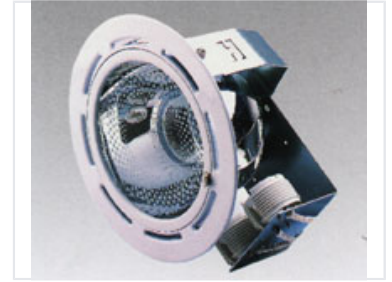

# Recessed Halogen Downlight Fixture

This recessed halogen downlight fixture is suitable for indoor lighting applications. It features a circular trim with multiple slots and a reflective interior to maximize light output.

### Professional Recessed Downlight Solution

This recessed halogen downlight fixture is engineered for versatile indoor lighting applications in both residential and commercial environments. The design features a precision-engineered circular trim with integrated slots and a highly reflective interior, ensuring optimized light output and distribution. Built with a robust housing unit, the fixture provides secure installation and effective heat dissipation for reliable long-term performance.