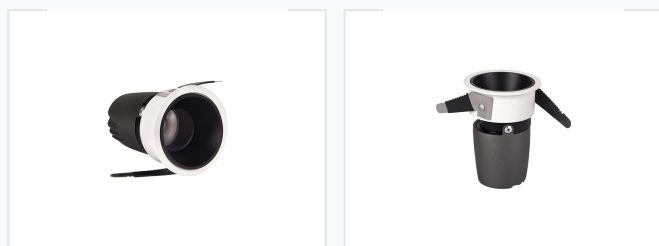

# Recessed Adjustable LED Downlight

This recessed LED downlight provides high-quality illumination with exceptional lumen output and a high Color Rendering Index (CRI). Its design allows for directional lighting and easy installation into ceilings.

## ADDITIONAL IMAGES

### Professional Recessed LED Downlight

This recessed adjustable LED downlight features advanced Nichia-EMC technology for high luminous efficiency in a compact form factor. Designed with a deep cup anti-glare structure and precise optical lenses, it delivers soft, comfortable lighting that protects the eyes while offering multiple beam angle options. With a CRI greater than 90, it provides natural, saturated color rendering, making it an ideal choice for high-end residential, hotel, and club lighting applications.

### Design Highlights

- Integrated design for easy installation
- Multiple channels for heat dissipation
- Deep cup anti-glare structure
- Adjustable head for directional lighting