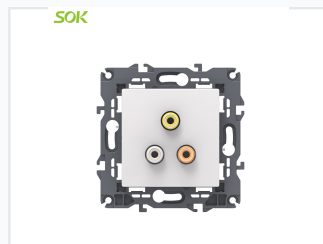

RCA Connector Power Outlet

This RCA connector power outlet is a flexible wiring device suitable for various applications. The back-housing is made of fire-resistant PC, withstanding 850 and 3000V tests to ensure safety.

ADDITIONAL IMAGES

Product Overview

Professional AV Connectivity

The S81 RCA Power Outlet is a versatile wiring device engineered for high-quality audio and video signal transmission. Built with fire-resistant materials, it offers exceptional safety, thermal endurance up to 850°C, and 3000V voltage protection. Its modular design and flexible installation capabilities make it an ideal choice for varied environments ranging from premium hotels and bars to sophisticated home decoration.

Model Number

S81/RCA

Total Sockets

3

Construction & Installation

Fire-resistant housing and robust mechanical safety features.

| | |
|--------------------|--------------------|
| Fixing Method | Long claws |
| Thermal Resistance | 850 °C |
| Hanger Material | White zinc plating |

Terminal Dimensions

Terminal Sizes (W x H x D)

| Type | Dimensions (mm) |
|----------------|------------------|
| Audio (Red) | 13.1 x 10 x 19.4 |
| Audio (White) | 13.1 x 10 x 19.4 |
| Video (Yellow) | 13.1 x 10 x 19.4 |