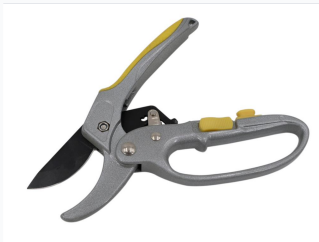

ADDITIONAL IMAGES

Overview

High-Efficiency Ratchet Pruning Shears

These 8-inch ratchet pruning shears are engineered to make gardening tasks effortless, utilizing a 3-stage ratchet mechanism that significantly increases cutting power. Designed with ergonomic, soft rubber grips, they minimize hand fatigue, making them an excellent choice for extended use in both professional landscaping and home gardening. The ambidextrous locking mechanism ensures comfort and accessibility for all users, while the durable steel construction provides the precision needed for both delicate trimming and robust branch cutting.

Technical Specifications

Usability

Ambidextrous • Left-Hand Compatible • Right-Hand Compatible

Key Benefits

- Increased leverage for thick branches
- Reduced hand fatigue
- 2-in-1 versatile cutting functionality
- High-quality steel blades

Size

8 inch

Cutting Mechanism

3 Stage Ratchet Action

Handle Features

Soft Rubber Grip, Ergonomic Design, Pressure Absorbing