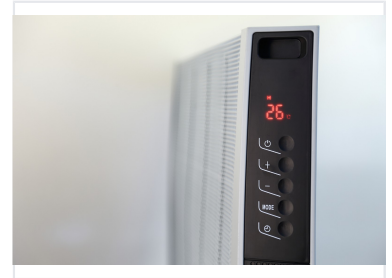

Radiant Mica Heater with LCD Display

This radiant mica heater is designed for efficient space heating. It features an LCD display and can be wall-mounted or used as a floor-standing unit.

ADDITIONAL IMAGES

Product Overview

Radiant Mica Heater

This radiant mica heater provides efficient and reliable space heating for various environments. Designed with energy-saving technology, it offers flexible power options up to 2400W to suit different room sizes. The unit features an intuitive LCD interface with remote control, allowing for precise temperature management and scheduling.

Safety Mechanisms

Over-heating protection, Safety tip-over switch

Control & Convenience

Control Features

- LCD Display
- Remote control
- Room thermostat
- Week timer

Installation

Installation Flexibility

Wall mounted or floor stand