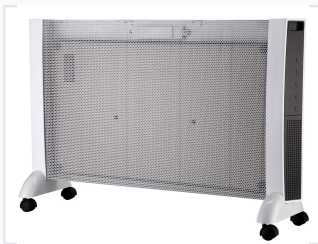

Radiant Mica Heater with LCD Display

This radiant mica heater is designed for efficient space heating. It features an LCD display and can be wall-mounted or used as a floor-standing unit.

ADDITIONAL IMAGES

Product Overview

Radiant Mica Heater

This radiant mica heater provides efficient and reliable space heating for various environments. Designed with energy-saving technology, it offers flexible power options up to 2400W to suit different room sizes. The unit features an intuitive LCD interface with remote control, allowing for precise temperature management and scheduling.