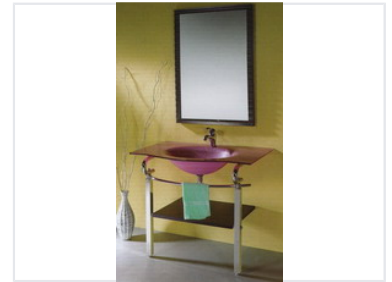

Purple Glass Bathroom Sink with Metal Stand

This bathroom sink features a purple glass basin for a modern look. It is mounted on a metal stand that includes a towel bar and a wooden shelf.

Product Overview

Modern Purple Glass Sink Assembly

This high-quality bathroom sink features a striking purple glass basin paired with a sleek metal stand for a contemporary aesthetic. The assembly includes an integrated wooden shelf for convenient storage and a chrome faucet mounted on an extended glass surface. Designed for both functionality and style, this unit incorporates a practical towel bar, making it an ideal choice for modern bathroom interiors.

Design and Materials

Materials Used	Tempered Glass, Metal, Wood
Color and Finish	Purple glass with metallic stand and natural wooden shelf

Key Features

Included Components

- Purple glass basin
- Metal stand
- Wooden storage shelf
- Chrome faucet
- Integrated towel bar