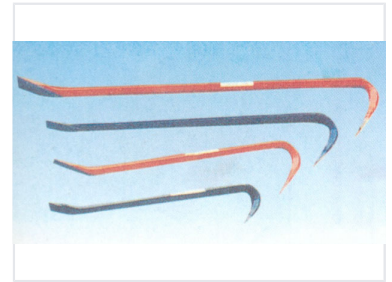

## Pry Bar Set with Chisel and Curved Ends

This set includes four crowbars of varying sizes. Each pry bar is constructed from durable metal and features a flattened chisel end and a curved, pointed end.

#### Professional Grade Pry Bar Set

This comprehensive four-piece pry bar set is engineered for heavy-duty demolition and construction tasks. Each tool features a dual-end design with a flattened chisel tip for wedging and a curved end to provide maximum leverage. Built for durability and high-impact use, these tools are essential for any professional tool kit.

#### Set Composition

- 4-piece set of varying sizes
- Chisel end design
- Curved pointed end