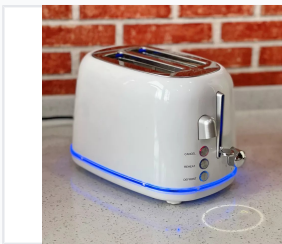

Projector Toaster for Bread with Adjustable Browning

This bread toaster features a built-in projector to display custom images. It is designed with variable browning control, automatic shut-off, and a slide-out crumb tray.

ADDITIONAL IMAGES

Overview

A sleek, modern design that fits perfectly on any kitchen countertop while offering advanced projection features.

High-Tech Projector Toaster

This innovative toaster combines classic breakfast preparation with modern technology, featuring a unique built-in projector that can be customized with patterns, languages, or colors. Designed for convenience and style, it includes adjustable browning levels, bread centering guides, and a sleek housing with illuminated LED accents. The unit is built for versatility, supporting functions like defrost, reheat, and bagel toasting, making it a standout appliance for any modern kitchen.

User-friendly interface with clearly labeled buttons for Bagel, Defrost, and Reheat functions.

Available Functions

Cancel • Defrost • Reheat • Bagel

Key Design Elements

- Customizable projector (color/language/pattern)
- LED light illumination
- Bread centering guides
- Automatic shut-off and pop-up
- Slide-out crumb tray
- Anti-slip feet

Browning Levels

6

Construction

The slide-out crumb tray allows for quick and effortless cleaning, ensuring your toaster stays in top condition.

Housing Material

SPCC cold-rolled sheet

Heating Element

Mica-wound