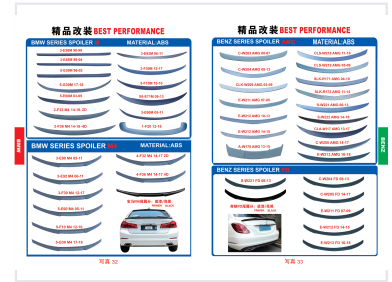

Primer Black ABS Car Spoilers

These car spoilers are made from ABS material. They are compatible with various BMW and Benz models, including M, M4, AMG, and FD series.

Product Overview

High-Performance ABS Spoilers

Enhance the aerodynamic profile and aesthetic appeal of your vehicle with our premium ABS spoilers. These parts come in a versatile primer black finish, allowing for easy custom painting to match your vehicle's color scheme perfectly. Designed for a wide range of high-performance models, these spoilers combine durability with a lightweight construction to maintain vehicle performance.