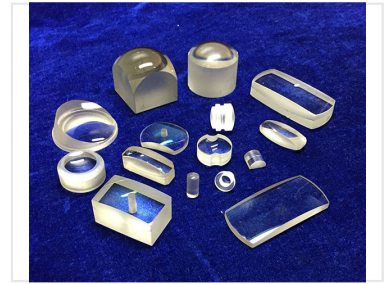

# Precision Optical Lens Set for Imaging

Precision-engineered optical lenses designed for various applications in digital cameras and audio-video products. These lenses are crafted from high-quality optical materials, ensuring optimal light transmission and minimal distortion.

### Precision Optical Lens Set for Imaging

This professional-grade optical lens set is meticulously engineered for high-performance imaging applications, including digital cameras and advanced audio-video equipment. Utilizing specialized manufacturing techniques such as precise spheronization, grinding, and high-quality coating, these lenses ensure optimal light transmission and minimal visual distortion. The collection features a versatile range of shapes, including plano-convex, plano-concave, cylindrical, and spherical designs to meet exact optical requirements.