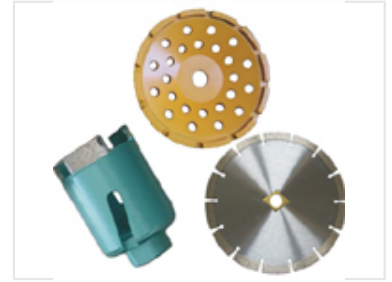

Power Tool Diamond Accessories Set

This set contains various diamond accessories for power tools. It includes a diamond core drill bit, a diamond grinding cup wheel, and a diamond saw blade.

Product Overview

Professional Diamond Accessory Kit

This comprehensive set of diamond-tipped accessories is engineered for high-performance tasks in construction, renovation, and fabrication. The kit includes specialized tools for drilling, grinding, and cutting, providing versatility for working with hard materials such as concrete, tile, and stone. Designed for compatibility with standard power tools, these accessories ensure precision and efficiency on the job site.

Technical Specifications

Included Components

- Diamond core drill bit
- Diamond grinding cup wheel
- Diamond saw blade

Compatible Materials

Concrete, Tile, Stone

Compatible Power Tools

Drills, Grinders, Saws

Application

Primary Applications

- Creating circular holes in hard materials
- Surface preparation and material removal
- Precision cutting of stone, tile, and concrete