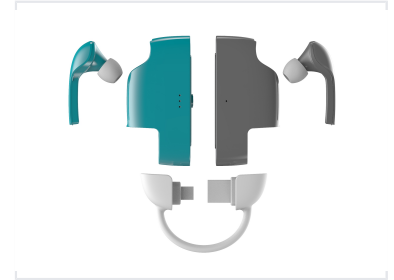

Portable Wireless Stereo Headphones

These wireless headphones provide portable audio enjoyment with a blend of style and functionality. They feature a compact design with indicator lights and are ideal for on-ear or over-ear listening.

ADDITIONAL IMAGES

Product Overview

Versatile Wireless Audio Solutions

These portable wireless stereo headphones are designed to meet diverse professional and personal audio needs across three distinct models. Each iteration focuses on specific buyer priorities, ranging from high-capacity power bank utility and ultra-low pricing to ergonomic comfort and advanced waterproof durability. With features like Bluetooth 5.0 and HD voice quality, these devices provide reliable, high-fidelity sound for various applications.

Model Comparison

Model Specifications

Model	Key Feature	Bonus
TWS-C	Ultra low price	2500mAh Power Bank
TWS-T	Bluetooth 5.0	Lossless sound quality
TWS-V	IPX4 Waterproof	ROSH Certification

Technical Specifications

Durability & Compliance

IPX4 Waterproof • ROSH Certified

Power Capacity

2500 mAh

Charging Case Battery

Connectivity

Bluetooth 5.0, Type-C Charging