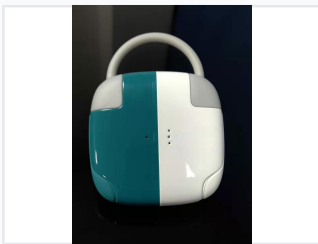

Portable Wireless Stereo Headphones

These wireless headphones provide portable audio enjoyment with a blend of style and functionality. They feature a compact design with indicator lights and are ideal for on-ear or over-ear listening.

ADDITIONAL IMAGES

Product Overview

Versatile Wireless Audio Solutions

These portable wireless stereo headphones are designed to meet diverse professional and personal audio needs across three distinct models. Each iteration focuses on specific buyer priorities, ranging from high-capacity power bank utility and ultra-low pricing to ergonomic comfort and advanced waterproof durability. With features like Bluetooth 5.0 and HD voice quality, these devices provide reliable, high-fidelity sound for various applications.

Model Comparison

Model Specifications

Model	Key Feature	Bonus
TWS-C	Ultra low price	2500mAh Power Bank
TWS-T	Bluetooth 5.0	Lossless sound quality
TWS-V	IPX4 Waterproof	ROSH Certification

Technical Specifications

Durability & Compliance

IPX4 Waterproof • ROSH Certified

Power Capacity

2500 mAh

Charging Case Battery

Connectivity

Bluetooth 5.0, Type-C Charging