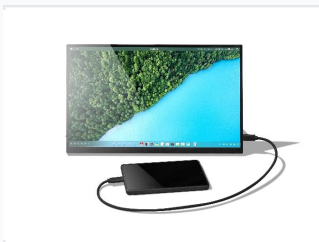

Portable USB-C Monitor

This portable monitor offers a convenient solution for extending your display on the go. Featuring a slim and lightweight design, it easily fits into a laptop bag or backpack.

ADDITIONAL IMAGES

Overview

Versatile Portable Display Solution

This 15.6-inch portable monitor offers a high-definition, plug-and-play solution designed for professionals and gamers on the move. With its ultra-slim profile, narrow bezel, and heat-releasing design, it integrates seamlessly into any mobile workstation. The device supports versatile connectivity options, including USB-C and mini-HDMI, making it compatible with laptops, gaming consoles, and mobile devices.

Display Specifications

Screen Size	15.6 inches
Resolution	1080P Full HD
Screen-to-Body Ratio	90 %
Touchscreen	Yes

Connectivity & Compatibility

Compatible Devices

- Laptops
- Mini PCs
- Nintendo Switch
- PS4
- XBOX One
- Android Smartphones (Dex/EMUI/TNT)

Input Ports	USB-C, Mini HDMI
Power Delivery	USB 3.1 (Type-C) PD reverse charging

Physical Design

Design Highlights

Slim Bezel • Lightweight • Compact • Heat-releasing backboard • Flexible viewing angle