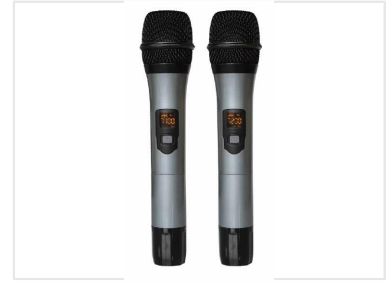

Portable Trolley Speaker with Microphone

This portable trolley speaker is equipped with a microphone, making it ideal for public address and karaoke applications. Its trolley design ensures ease of transport, making it suitable for both indoor and outdoor use.

ADDITIONAL IMAGES

Overview

Portable Audio Solution

This 15-inch plastic trolley speaker is a versatile portable audio solution designed for convenience and performance. Featuring a robust enclosure and integrated trolley design, it is ideal for both indoor and outdoor events, public address, and karaoke applications. With multiple connectivity options including Bluetooth, USB, and TF card, this system offers flexible audio integration for professional and recreational use.

Technical Specifications

Power Output	100 W
Battery Capacity	12V/7AH
Dimensions	413 x 463 x 720 mm
Volume per Unit	0.3 CBM

Features

Audio Controls

- Echo Control
- Bass Adjustment
- Treble Adjustment
- Microphone Volume
- Main Volume