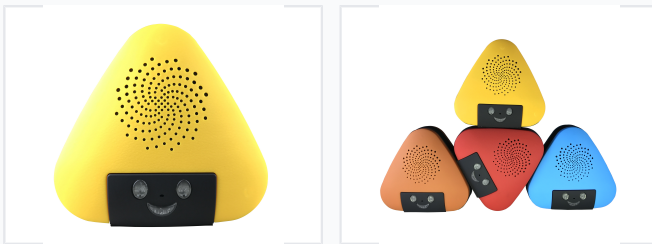

# Portable Triangular Bluetooth Speaker

This is a compact Bluetooth speaker with a unique triangular design. The speaker has a spiral-patterned grill and integrated controls for volume and playback.

## ADDITIONAL IMAGES

### Compact & Playful Portable Audio

This portable triangular Bluetooth speaker combines a unique, eye-catching aesthetic with versatile functionality. Featuring a playful design with integrated light elements and a spiral speaker grill, it serves as both a decorative piece and a functional audio device. With support for TWS, TF cards, and FM radio, it offers multiple ways to enjoy music on the go.