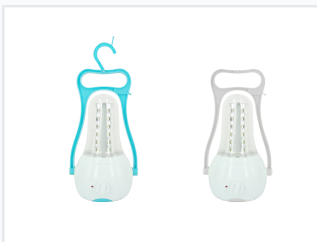

Portable Rechargeable LED Lantern with Handle

This portable LED lantern is designed for emergency and outdoor lighting. It features a rechargeable battery, AC charging function, and a durable handle for easy carrying and hanging.

ADDITIONAL IMAGES

Product Overview

Portable Emergency Lighting Solution

This portable rechargeable LED lantern is designed for reliable emergency and outdoor lighting. Featuring a durable handle for easy carrying and hanging, it provides versatile illumination for camping, power outages, and various outdoor activities. With its built-in rechargeable battery and convenient AC charging function, this lantern ensures you have dependable light whenever and wherever it is needed.

Technical Specifications

Model Number	TGX-6055A
Power	7 W
Input Voltage	AC100-240V 50/60Hz
Material	ABS, PS
Net Weight	530 g

Lighting Performance

Lighting Duration

4 Hours

Strongest Light

Lumen Output	500 LM
Color Temperature	6000-6500K
Dimming Control	Stepless Dimming

Battery & Charging

Battery Chemistry	Lead-acid
Capacity	1800 mAh
Full Charge Time	12 Hours

Accessories & Features

Included Accessories

- 0.6M Black AC Power Cord
- Round & Flat plug